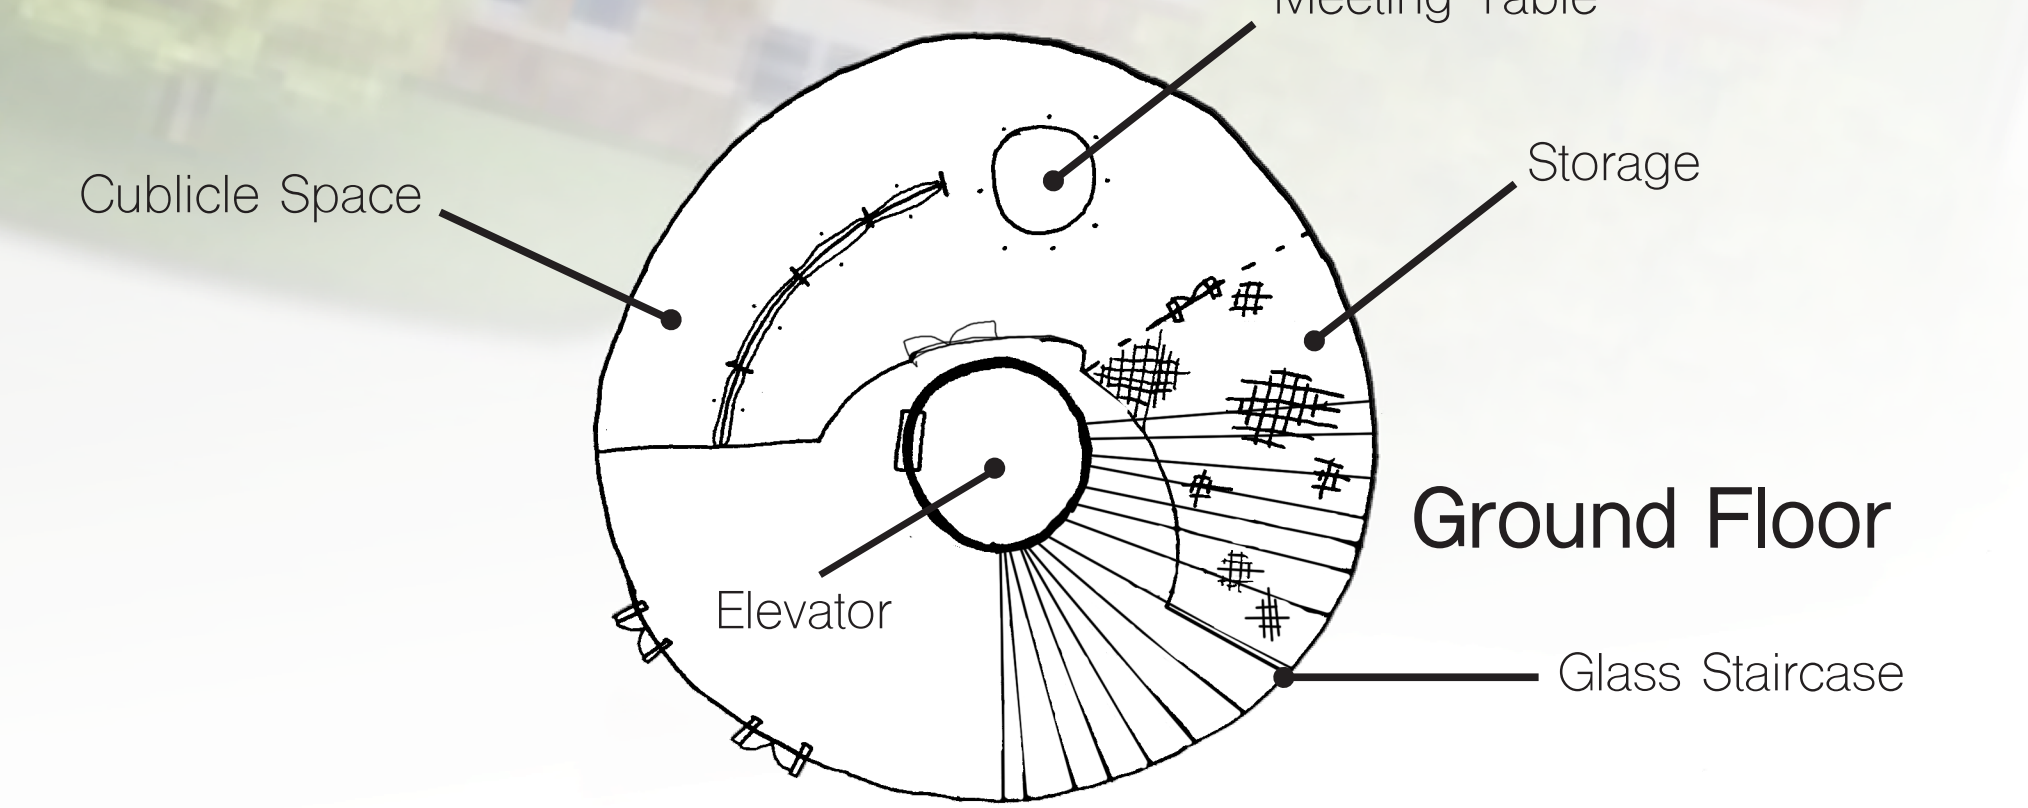

# The Ribbon Athenaeum

Final  
Tyler Robinson  
ENVD 1120-010  
October 12th 2022

Rhino Rendering

Perspective Interior Sketch

Final Model Photos

Floor Plan

Second Floor

Ground Floor

Section

Scale: 1" = 10'