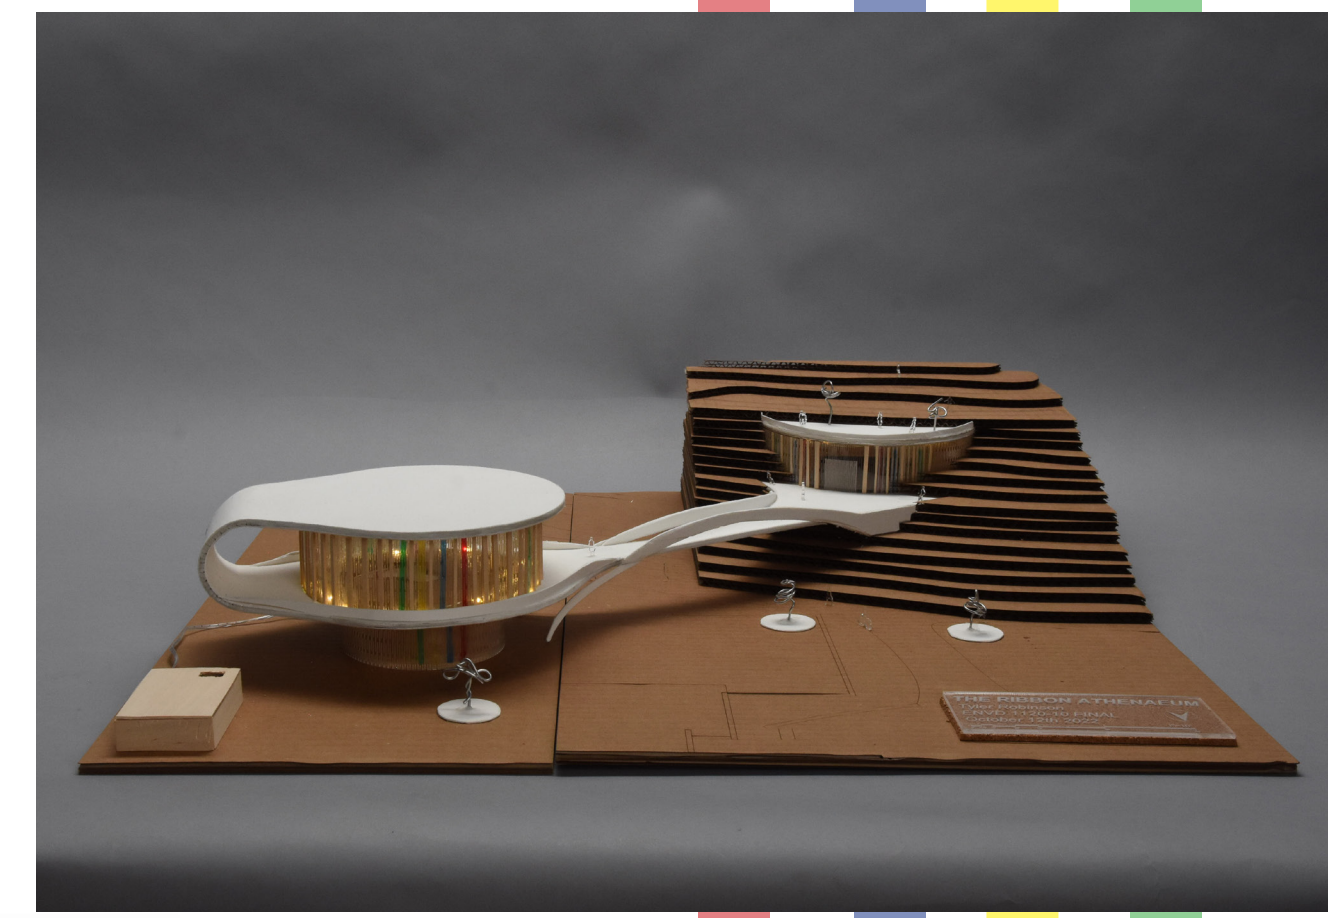

# The Ribbon Athenaeum

Final  
Tyler Robinson  
ENVD 1120-010  
October 12th 2022

Rhino Rendering

Perspective Interior Sketch

Final Model Photos

Floor Plan

Second Floor

Ground Floor

Section

Scale: 1" = 10'