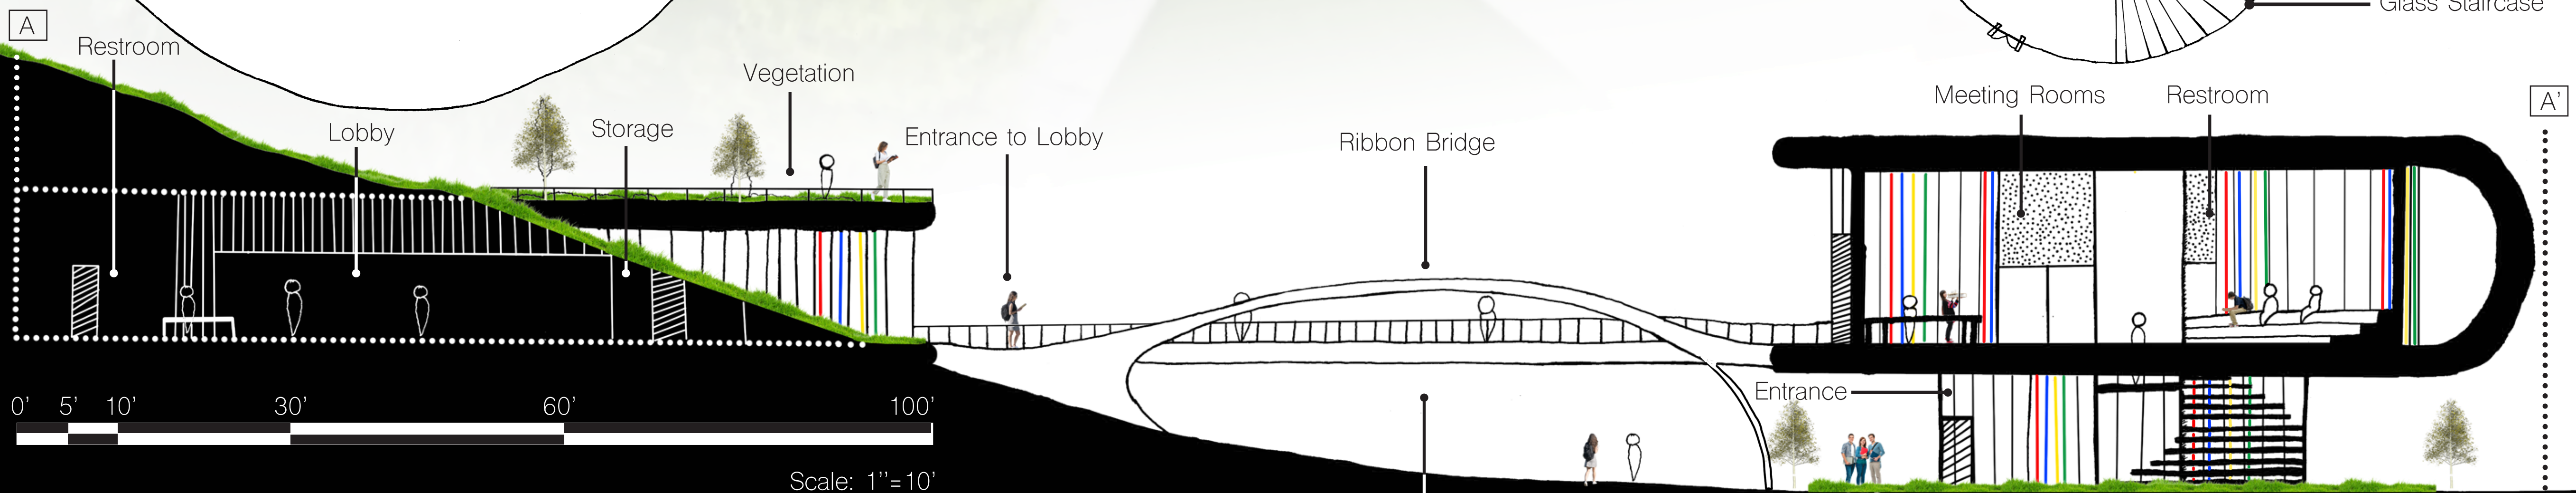

# The Ribbon Athenaeum

Final  
Tyler Robinson  
ENVD 1120-010  
October 12th 2022

Rhino Rendering

Perspective Interior Sketch

Final Model Photos

Floor Plan

Second Floor

Ground Floor

Section

Scale: 1" = 10'