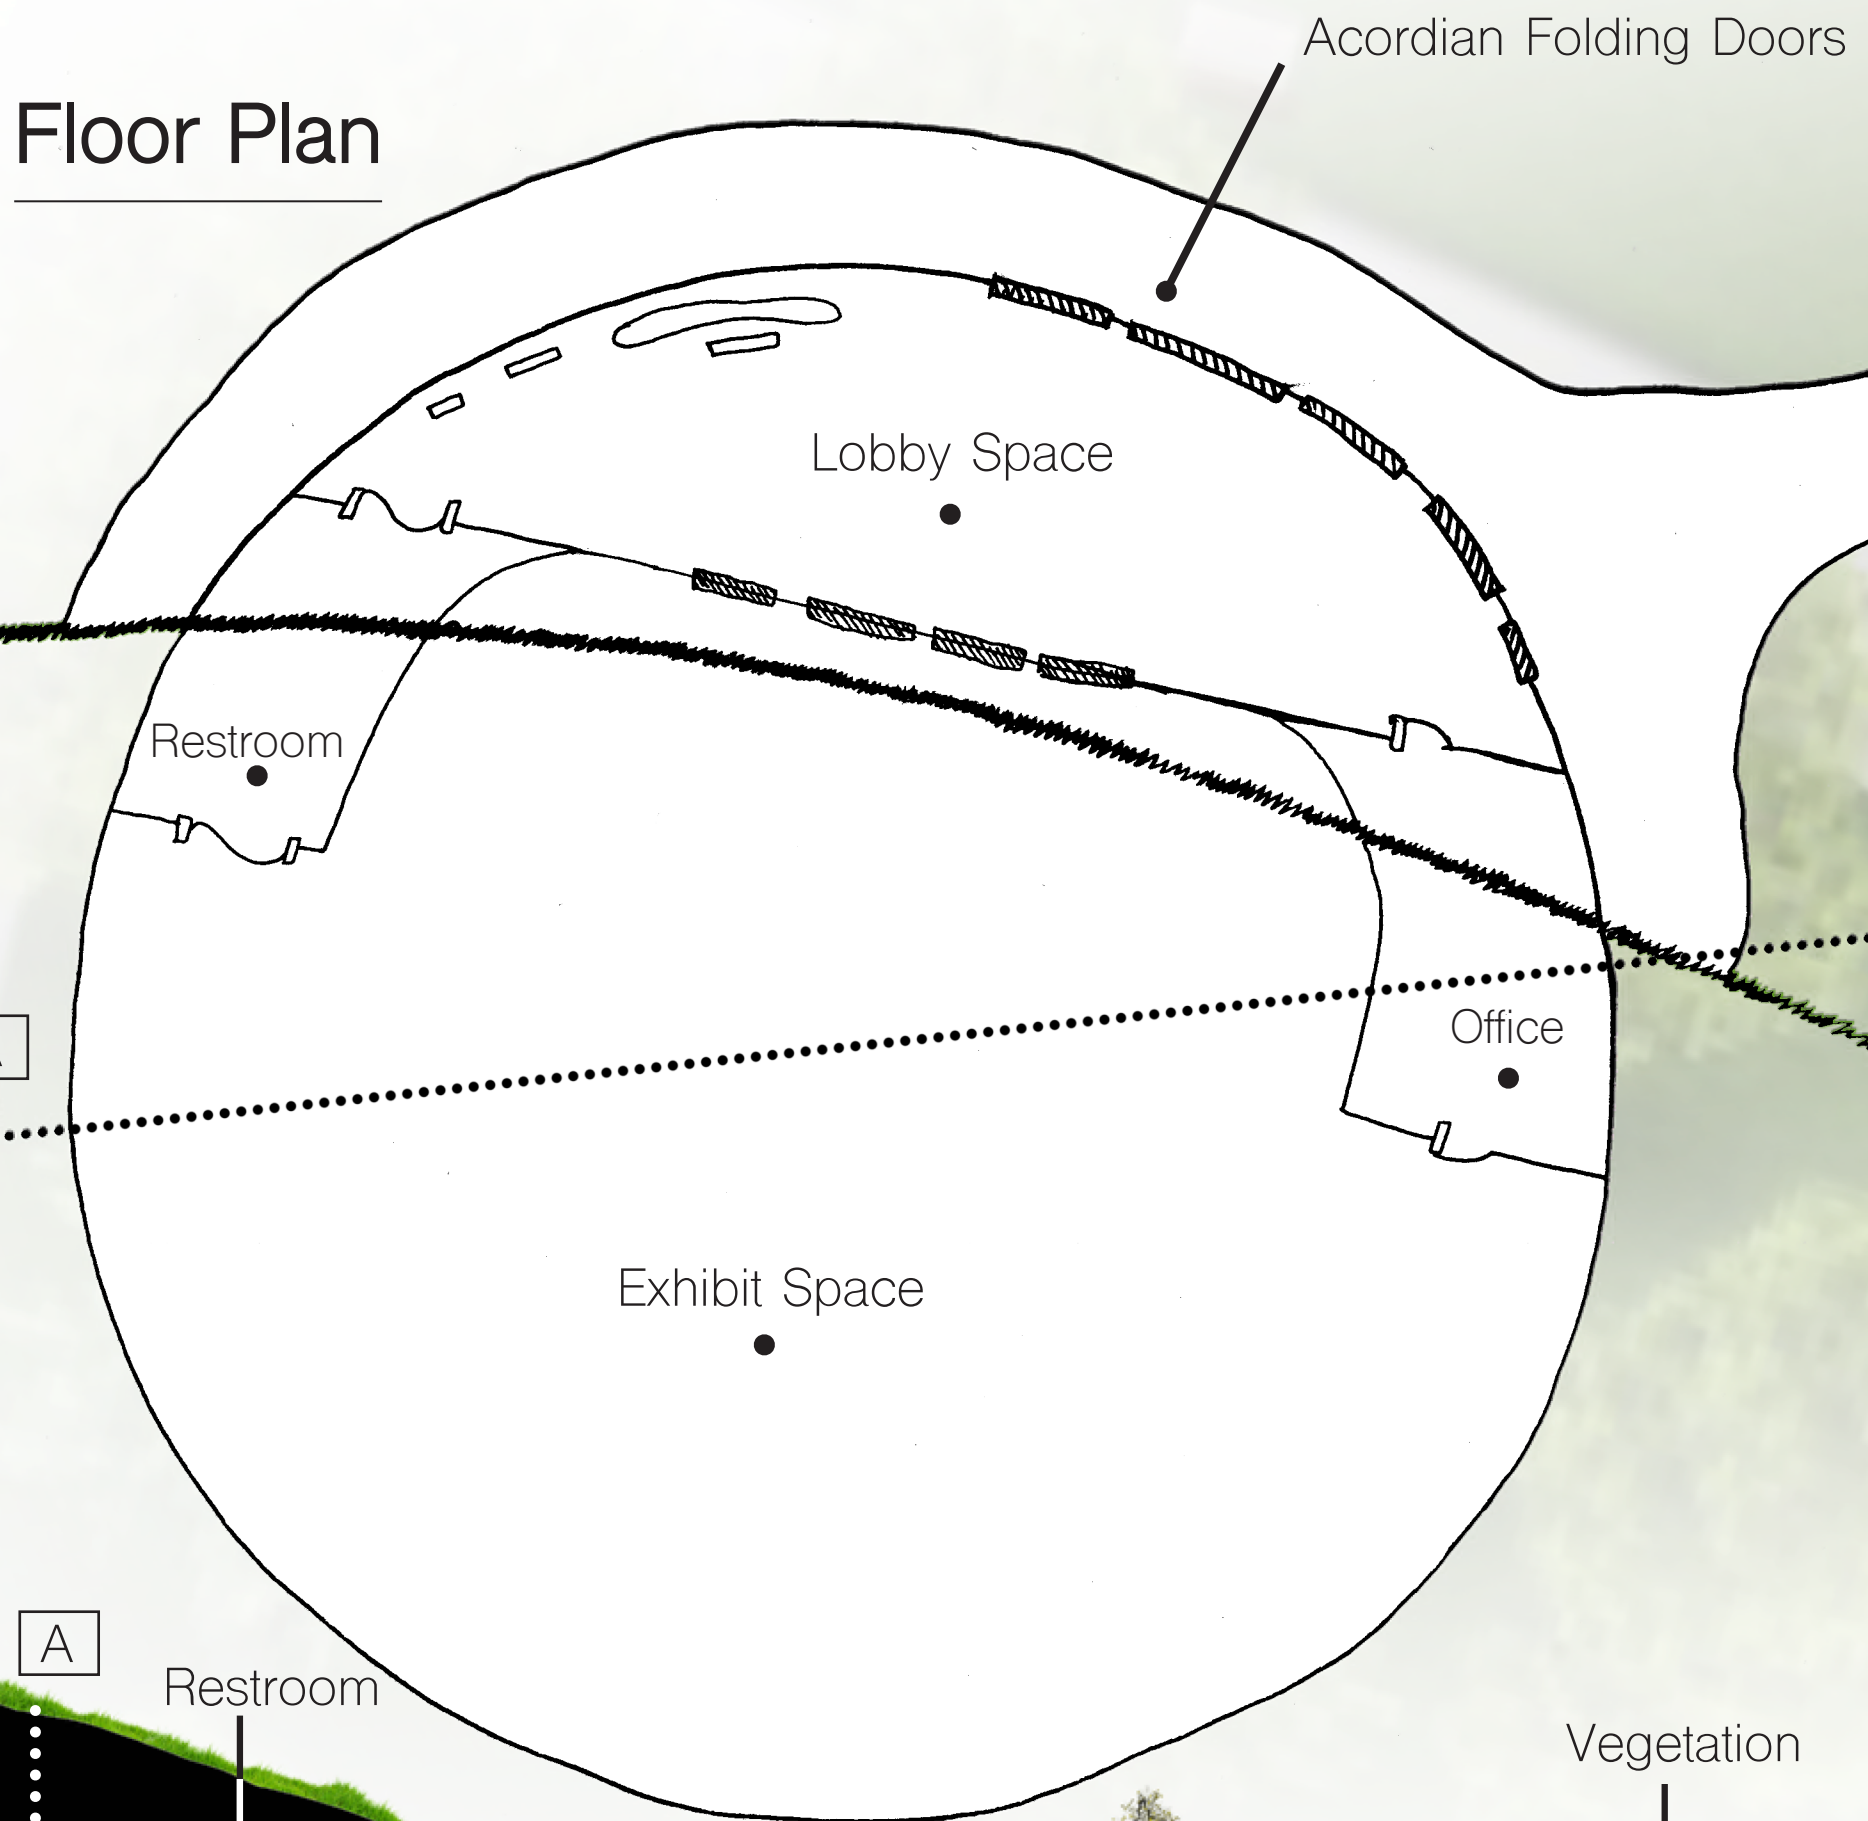

# The Ribbon Athenaeum

Final  
Tyler Robinson  
ENVD 1120-010  
October 12th 2022

Rhino Rendering

Perspective Interior Sketch

Final Model Photos

Floor Plan

Second Floor

Ground Floor

Section

Scale: 1" = 10'