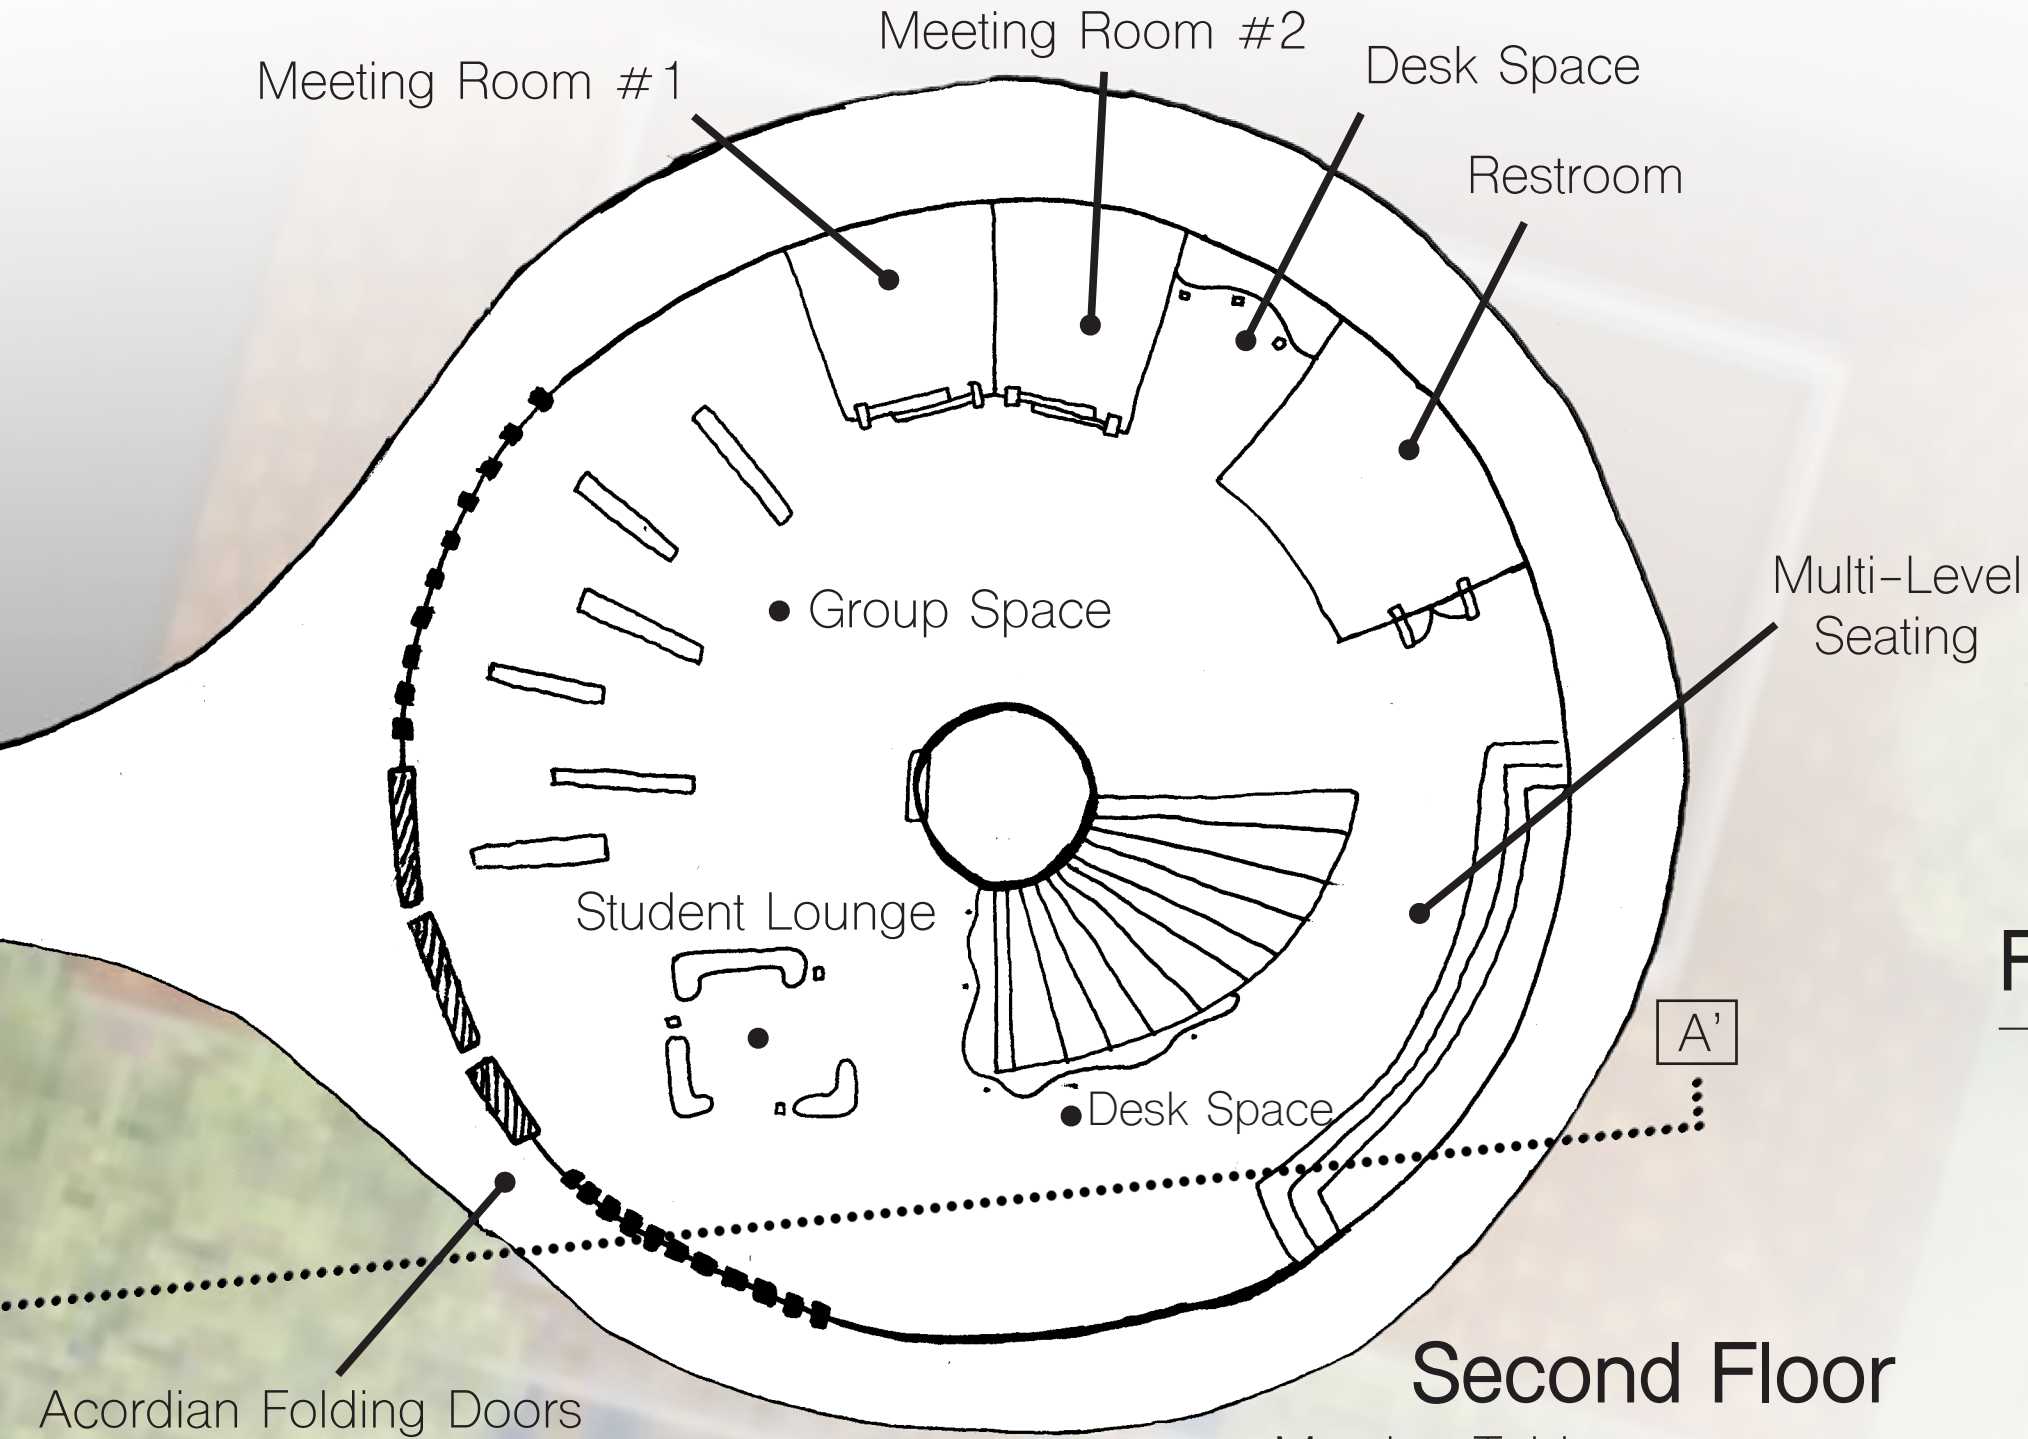

# The Ribbon Athenaeum

Final  
Tyler Robinson  
ENVD 1120-010  
October 12th 2022

Rhino Rendering

Perspective Interior Sketch

Final Model Photos

Floor Plan

Second Floor

Ground Floor

Section

Scale: 1" = 10'