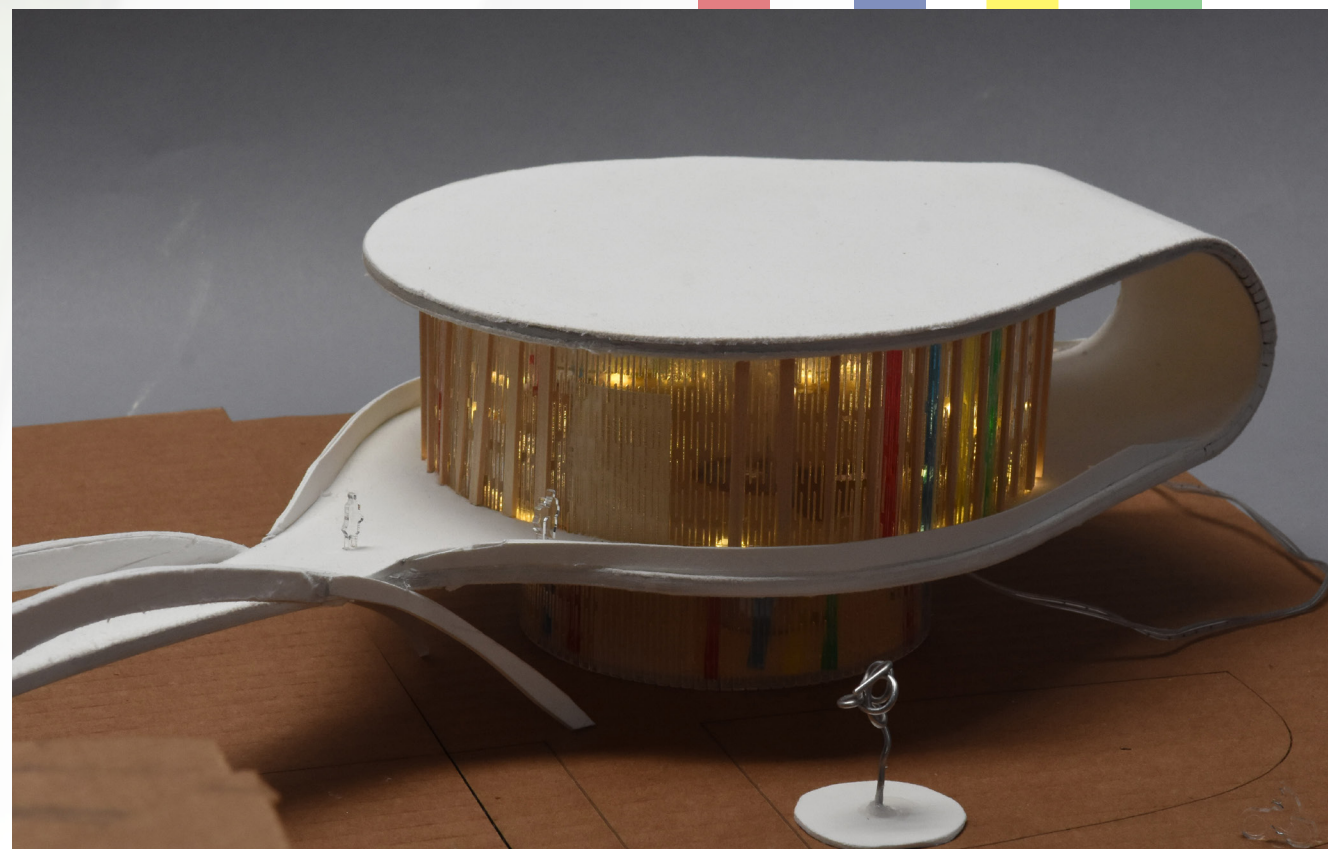

# The Ribbon Athenaeum

Final  
Tyler Robinson  
ENVD 1120-010  
October 12th 2022

Rhino Rendering

Perspective Interior Sketch

Final Model Photos

Floor Plan

Second Floor

Ground Floor

Section

Scale: 1" = 10'