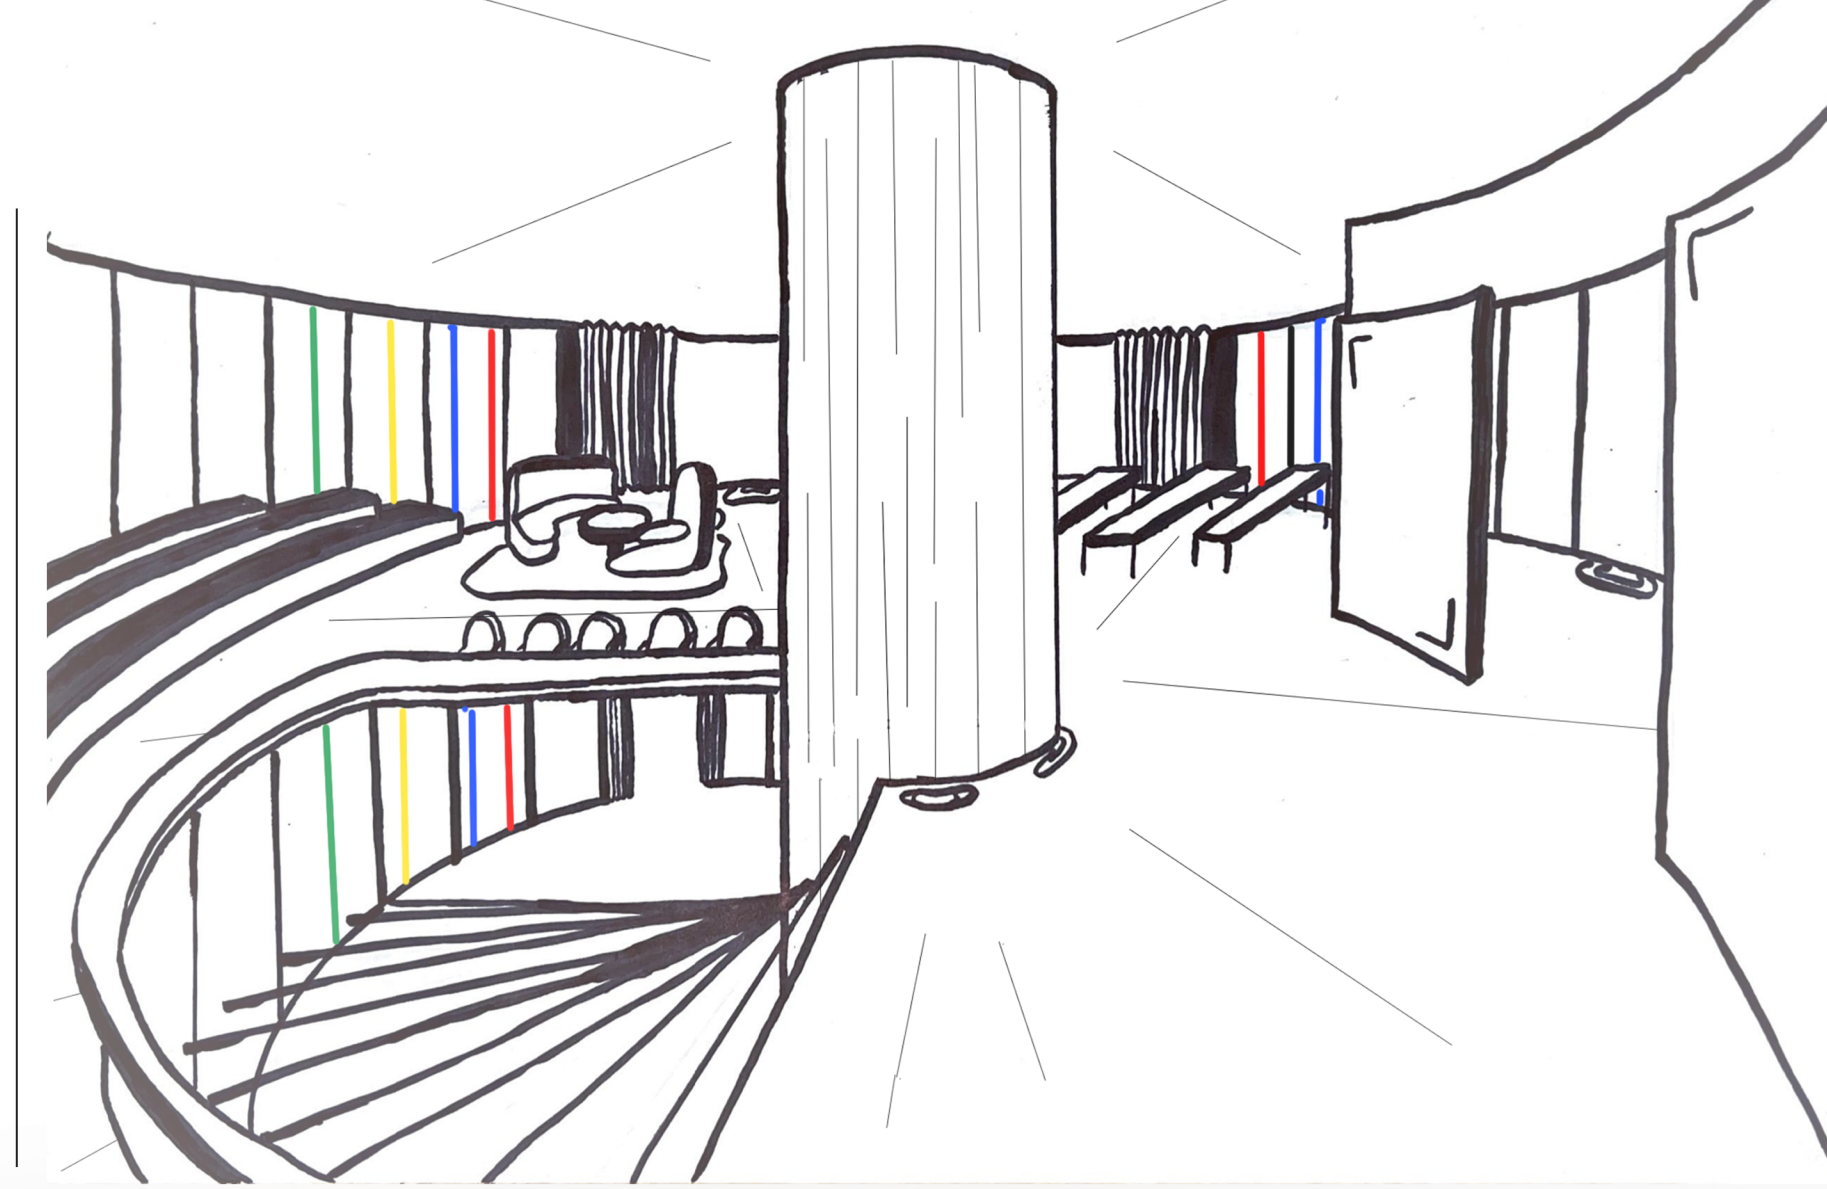

# The Ribbon Athenaeum

Final  
Tyler Robinson  
ENVD 1120-010  
October 12th 2022

Rhino Rendering

Perspective Interior Sketch

Final Model Photos

Floor Plan

Second Floor

Ground Floor

Section

Scale: 1" = 10'