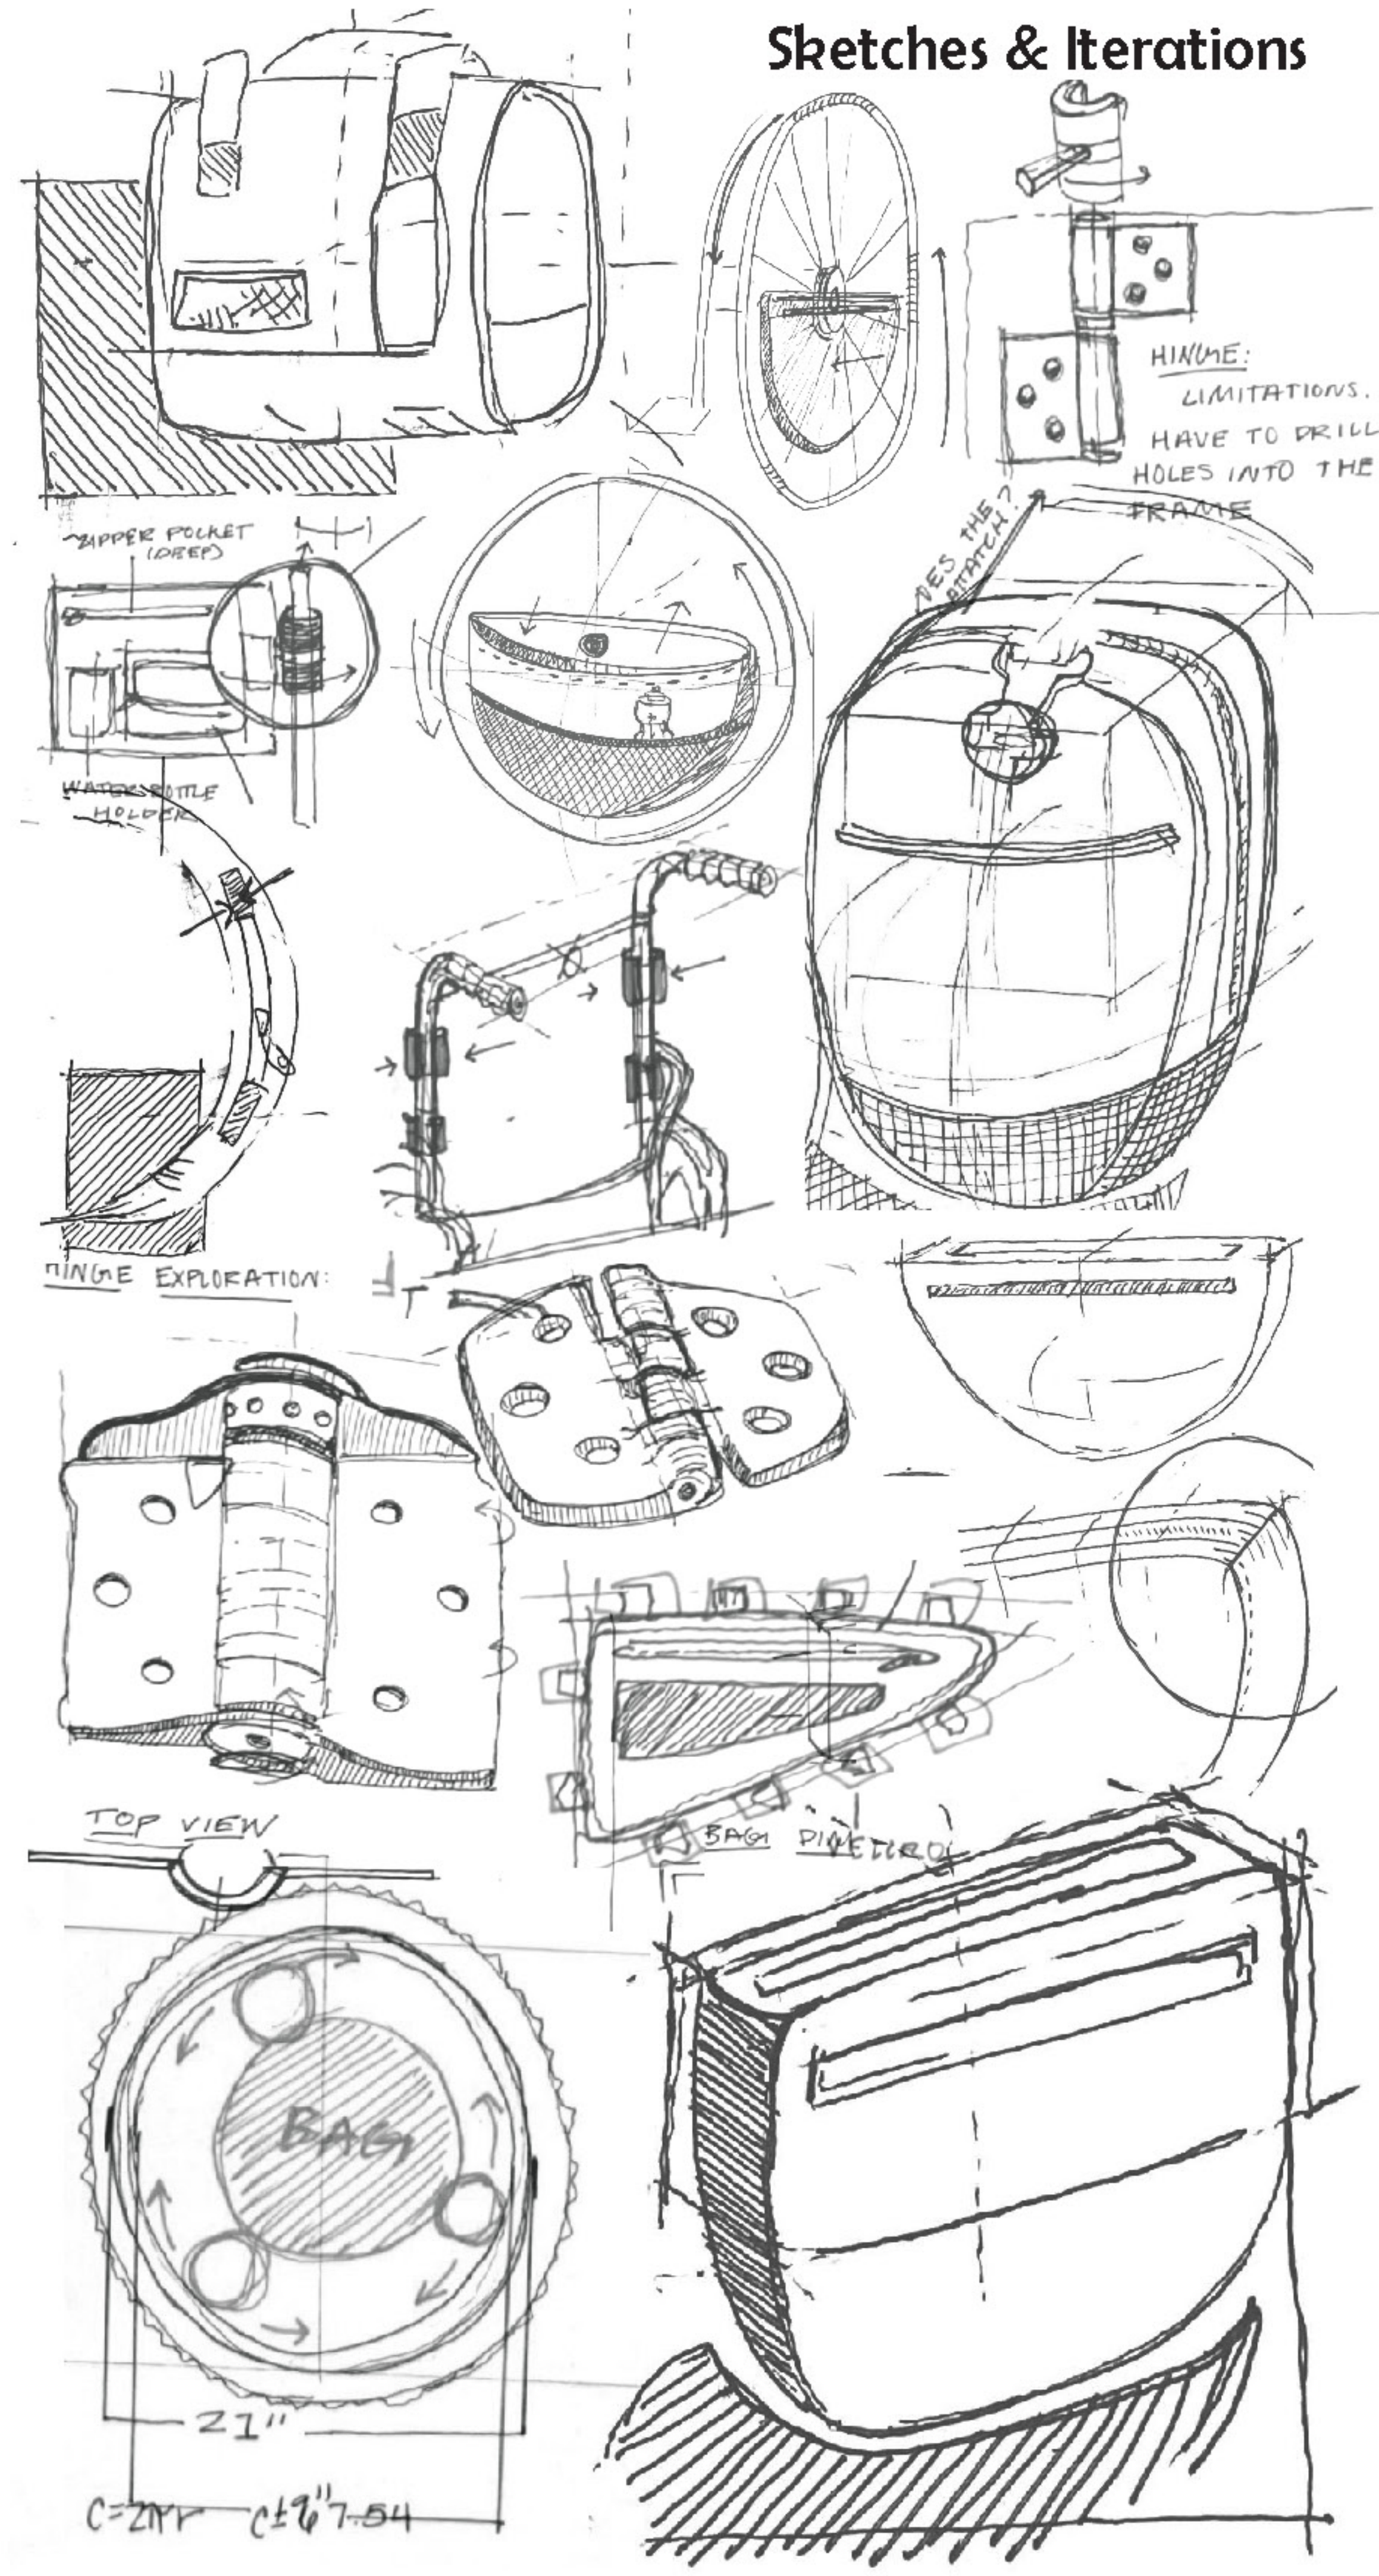

WHEEL-A-ROUND

Sketches & Iterations

Problem Statement & User Profile:

Traditional backpacks are difficult to take on and off the chair, making it challenging to quickly grab your necessities. The Wheel-A-Round is a stationary bag made to stay upright at the wheel rotates, so your belongings do not get tossed around. The convenient bag is made with two large zipper pockets for ample amounts of storage. Attached at the axle, the Wheel-A-Round is sturdy, durable and more accessible than a standard backpack.

Movement 1 → Movement 2 → Movement 3

Wheel-A-Round is made to stay vertical with each wheel rotation making it easy to grab anything

Material & Details

Exploded Axonometric